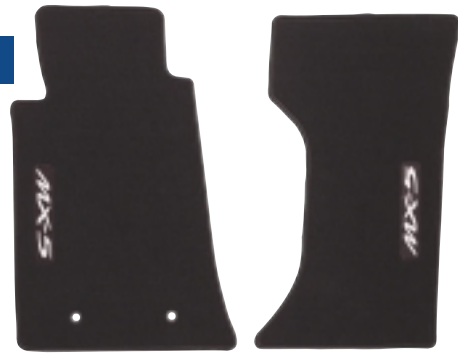

PROTECTION

A. Front Mask

Keep your MX-5's front end free of nicks and scratches from insects and road debris. Custom tailored for a snug fit. Available for vehicles with or without a Front Air Dam.
without Front Air Dam - 0000-8G-D03
with Front Air Dam - 0000-8G-D04

A

B. Windshield Sunscreen

Help keep your MX-5's interior cool while parked. Silver reflective material construction. Includes the MX-5 logo.
0000-8M-D09

B

C. Door Sill Trim Plates

Protect your door sills while adding style. Aluminum with an MX-5 logo.
NE51-V1-370F

C

D. All Weather Floor Mats

All-Weather Floor Mats feature a deep waffle design to protect the floor and carpeting from water, mud, sand and snow. Durable and easily cleaned.
0000-8B-D18

E. Carpet Floor Mats

Custom fit for your MX-5. These mats help preserve your interior carpet. Complete with an MX-5 logo.
0000-8B-D19

F. Wheel Locks

Help protect your alloy wheels from theft. (4-lock set)
0000-88-120C-BP

F

G. Door Edge Guards

Protect the outer edge of your doors with color matched Door Edge Guards. Each set of guards is custom made to the exact contours of your vehicle.
0000-8M-D23_XX¹

G

H. Detachable Hard Top

Turn your MX-5 into a stylish all-season tourer. Easily attached and removed. Color-matched to your MX-5's interior and exterior.
NFY2-R1-81X_XX¹

D

E

H