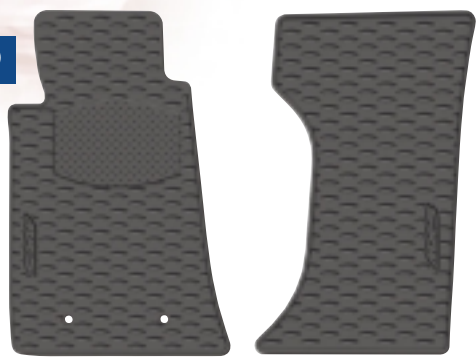

H. Detachable Hard Top

Turn your MX-5 into a stylish all-season tourer. Easily attached and removed. Color-matched to your MX-5's interior and exterior.
NFY2-R1-81X_XX¹

D