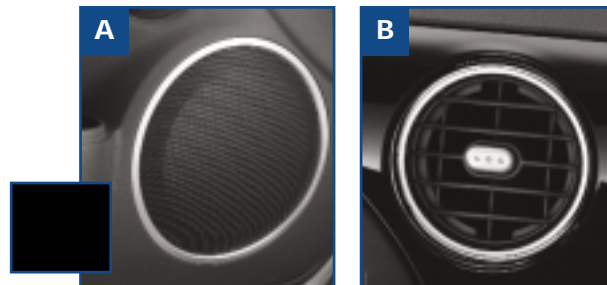

**G**

**H**

**A. Speaker Bezels**

Match your speaker trim rings to other sporty look interior accents.  
 Brushed Aluminum - N124-V1-485F  
 Piano Black - NE57-V1-485F

**B. Air Vent Bezels**

Give your MX-5 interior sporty good looks with these Air Vent Bezels in aluminum finish.  
 N121-V1-197F