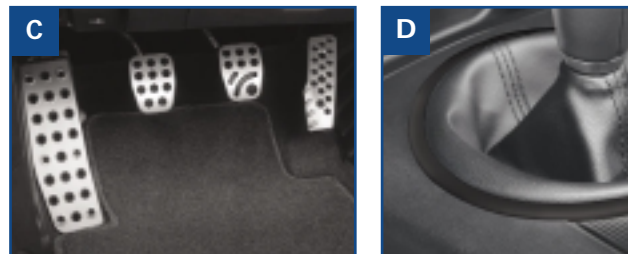

**G**

**H**

**A. Speaker Bezels**

Match your speaker trim rings to other sporty look interior accents.  
 Brushed Aluminum - N124-V1-485F  
 Piano Black - NE57-V1-485F

**B. Air Vent Bezels**

Give your MX-5 interior sporty good looks with these Air Vent Bezels in aluminum finish.  
 N121-V1-197F