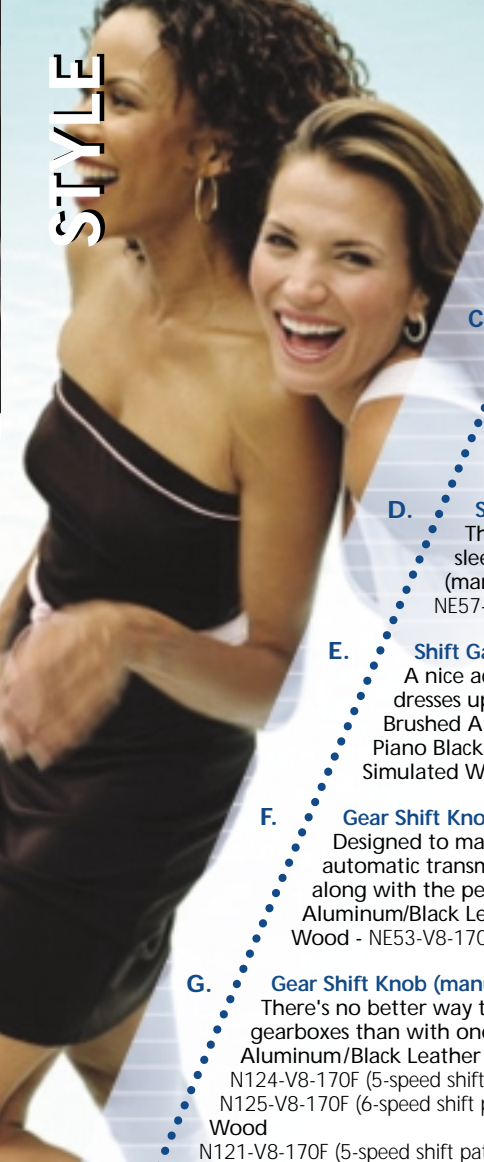

A. Speaker Bezels

Match your speaker trim rings to other sporty look interior accents.
Brushed Aluminum - N124-V1-485F
Piano Black - NE57-V1-485F

B. Air Vent Bezels

Give your MX-5 interior sporty good looks with these Air Vent Bezels in aluminum finish.
N121-V1-197F

C. Aluminum Pedals

Add the racer-look to your new MX-5. Made of high quality aluminum.
Accelerator - F151-V8-221
Footrest - NE51-V8-210F
Brake and Clutch - F151-V8-220G (manual transmission)
Brake - F152-V8-222H (automatic transmission)

D. Shift Plate Ring

This Piano Black trim ring adds a sleek accent for a sporty look. (manual transmission only)
NE57-V8-185F

E. Shift Gate Panel (automatic transmission)

A nice addition to any MX-5, this Shift Gate Panel dresses up your shift console.
Brushed Aluminum - NE54-V8-187F
Piano Black - NE57-V8-187F
Simulated Wood - NE51-V8-187F

F. Gear Shift Knob (automatic transmission)

Designed to match other sporty interior accents, these automatic transmission shift knobs have the perfect feel along with the perfect look.
Aluminum/Black Leather - NE56-V8-170F
Wood - NE53-V8-170F

G. Gear Shift Knob (manual transmission)

There's no better way to top off one of the finest manual gearboxes than with one of these sporty shift knobs.
Aluminum/Black Leather
N124-V8-170F (5-speed shift pattern)
N125-V8-170F (6-speed shift pattern)
Wood
N121-V8-170F (5-speed shift pattern)
N122-V8-170F (6-speed shift pattern)

H. Parking Brake Lever Grip

Your MX-5's parking brake will look great with one of these accenting grips.
Aluminum/Black Leather - N124-V8-190F
Wood - N121-V8-190F

I. Door Switch Panel